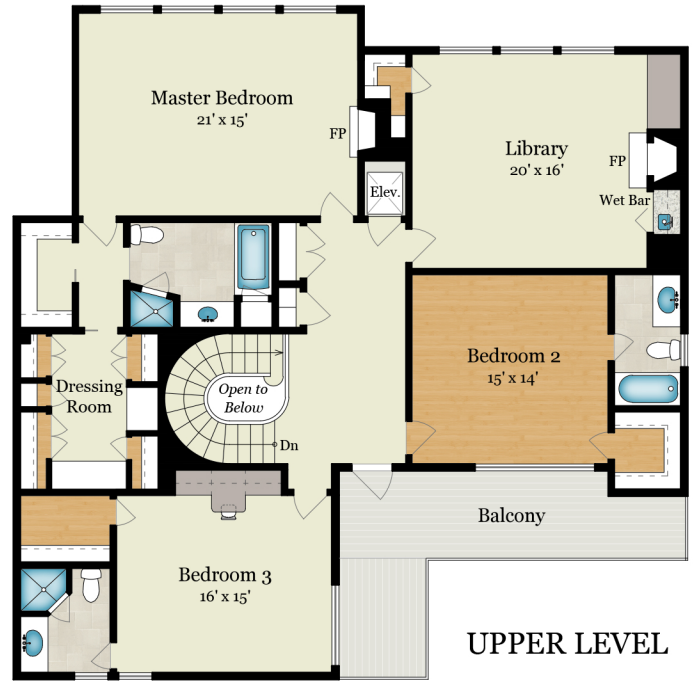

3610 WASHINGTON STREET | SAN FRANCISCO, CA 94118

MAIN LEVEL

Rendering by Floor Plan Visuals.  
 All measurements are approximate. While deemed reliable, no information on these floor plans should be relied upon without independent verification.