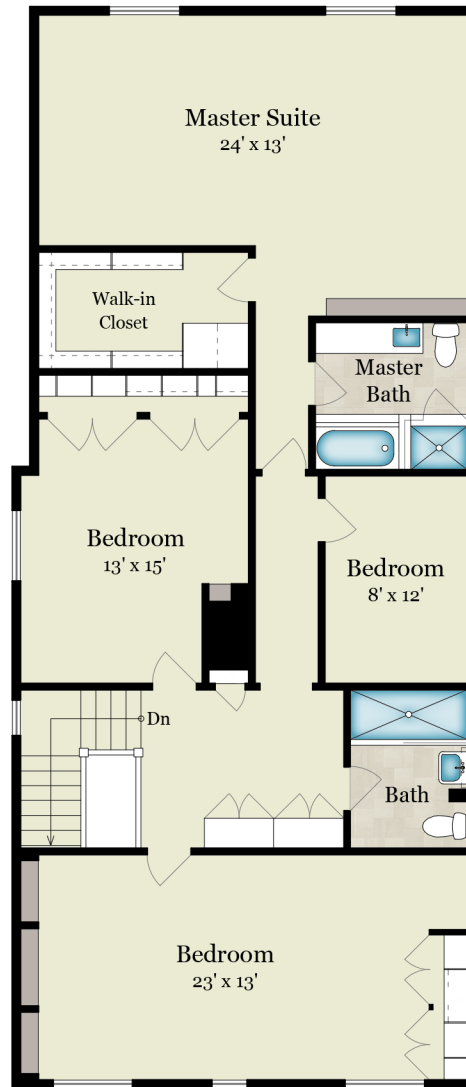

36 COMMONWEALTH AVENUE

SAN FRANCISCO, CA 94118

UPPER LEVEL

1,550 SQ FT

Rendering by Floor Plan Visuals.
All measurements are approximate. While deemed reliable, no information on these floor plans should be relied upon without independent verification.